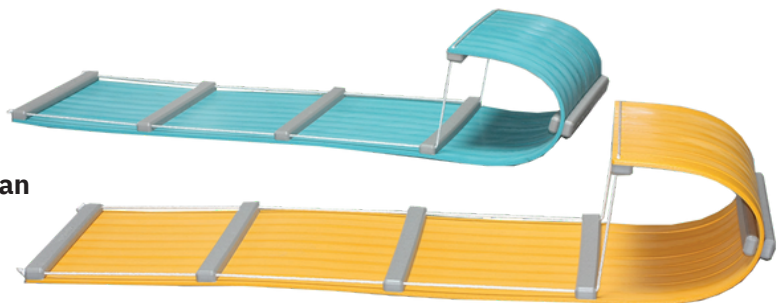

SL4
4' Toboggan