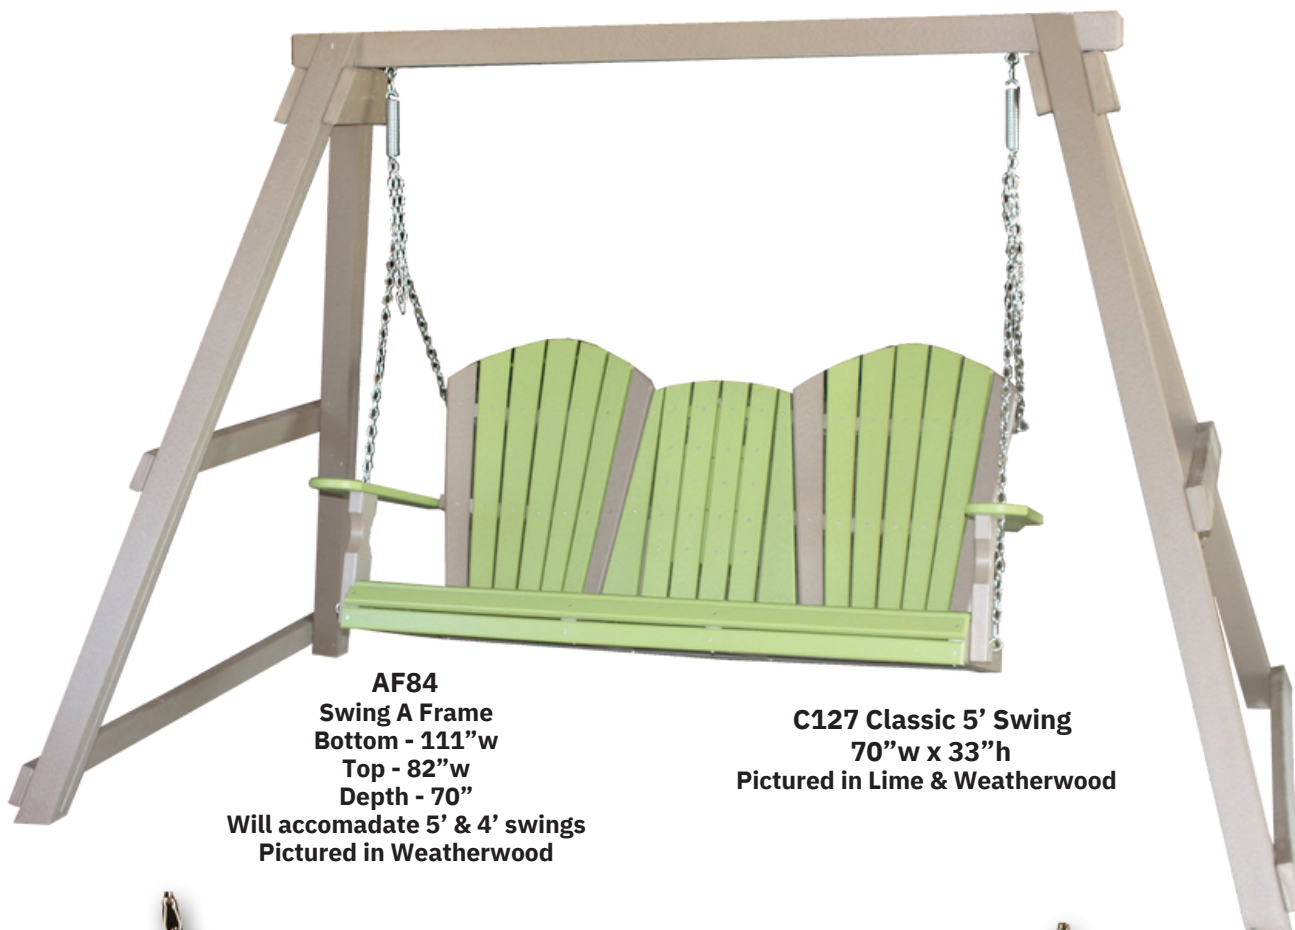

Also available
C151
Classic Leisure Tete-A-Tete

Center Table slides out
for easy conversion to
individual chairs

C114
22" Classic Dining
Tete-A-Tete
Chairs are 32" w x 44" h
Pictured in Black & Cherry

Tete-A-Tetes are our regular styles made for two! These cute sets are beckoning - so go ahead and relax with someone else. The Tete-A-Tetes have a functional table attached in between to allow space for an umbrella, beverage or book. Table slides out for easy transport or to simply use as individual chairs.

C110
22" Classic Beach Chair
32" w x 38" h
Seat Height - 14³/₄"
Pictured in Yellow & Green

C105
Classic Cupholder

Built In Cupholder

C109
18" Classic Ottoman
18" w
Pictured in Yellow & Green
17³/₄" w x 12" h x 17" d

C106
18" Classic Folding Ottoman
Pictured in Black
& Dove Gray
17³/₄" w x 12" h x 17" d

C22 • Gliding Ottoman
22" w x 14" h
Pictured in Brown

Classic

C150
22" Classic Leisure Chair
32" w x 41" h
Seat height 17"

C108
22" Classic Folding Chair
32" w x 38" h
Seat height 14 3/4"

Folding Chair

Folds to:
46" high
12" thick · 32" wide

AF84
Swing A Frame
Bottom - 111" w
Top - 82" w
Depth - 70"
Will accommodate 5' & 4' swings
Pictured in Weatherwood