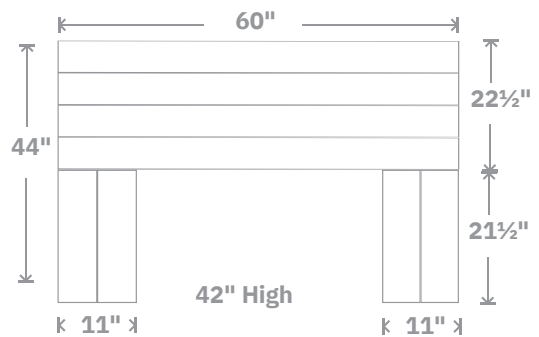

SI200
Serving Island
Umbrella hole is optional
Pictured in Birch & Brazillion Walnut
Chairs not included