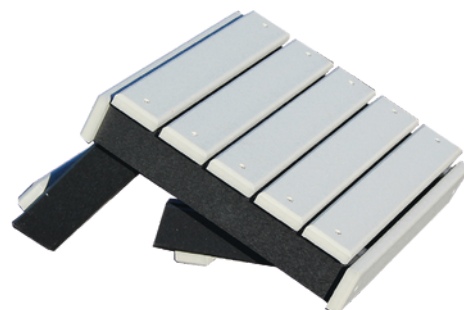

C22 • Gliding Ottoman
22" w x 14" h
Pictured in Brown