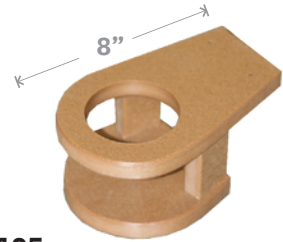

C100 • 22" Classic Swivel Glider
44"h x 32"w
Pictured in Brown & Cedar

C104
22" Classic Glider
44"h x 32"w
Pictured in Cherry & Weatherwood

Tete-A-Tete

C111
22" Classic Beach Tete-A-Tete
Chairs are 32" w x 38" h
Pictured in Brown & Weatherwood

Also available
C151
Classic Leisure Tete-A-Tete

Center Table slides out
for easy conversion to
individual chairs

C114
22" Classic Dining
Tete-A-Tete
Chairs are 32" w x 44" h
Pictured in Black & Cherry

Tete-A-Tetes are our regular styles made for two! These cute sets are beckoning - so go ahead and relax with someone else. The Tete-A-Tetes have a functional table attached in between to allow space for an umbrella, beverage or book. Table slides out for easy transport or to simply use as individual chairs.

C110
22" Classic Beach Chair
32" w x 38" h
Seat Height - 14³/₄"
Pictured in Yellow & Green

C105
Classic Cupholder

Built In Cupholder

C109
18" Classic Ottoman
18" w
Pictured in Yellow & Green
17³/₄" w x 12" h x 17" d