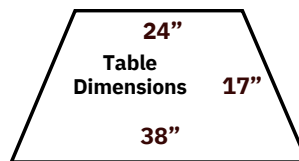

C100 • 22" Classic Swivel Glider
44"h x 32"w
Pictured in Brown & Cedar

C104
22" Classic Glider
44"h x 32"w
Pictured in Cherry & Weatherwood

Tete-A-Tete

C111
22" Classic Beach Tete-A-Tete
Chairs are 32" w x 38" h
Pictured in Brown & Weatherwood

Also available
C151
Classic Leisure Tete-A-Tete

Center Table slides out
for easy conversion to
individual chairs

C114
22" Classic Dining
Tete-A-Tete
Chairs are 32" w x 44" h
Pictured in Black & Cherry

Tete-A-Tetes are our regular styles made for two! These cute sets are beckoning - so go ahead and relax with someone else. The Tete-A-Tetes have a functional table attached in between to allow space for an umbrella, beverage or book. Table slides out for easy transport or to simply use as individual chairs.