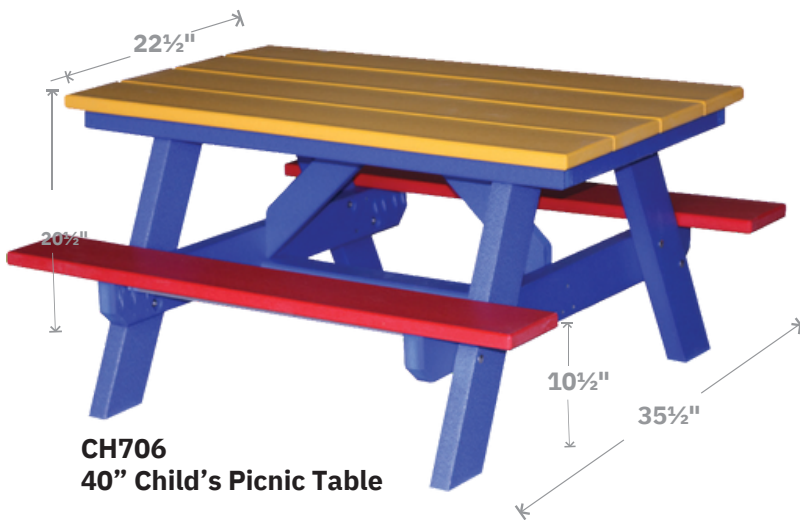

CH706
40" Child's Picnic Table