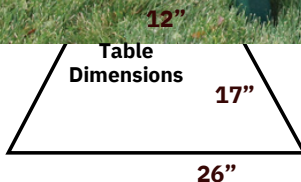

Center Table slides out for easy conversion to individual chairs